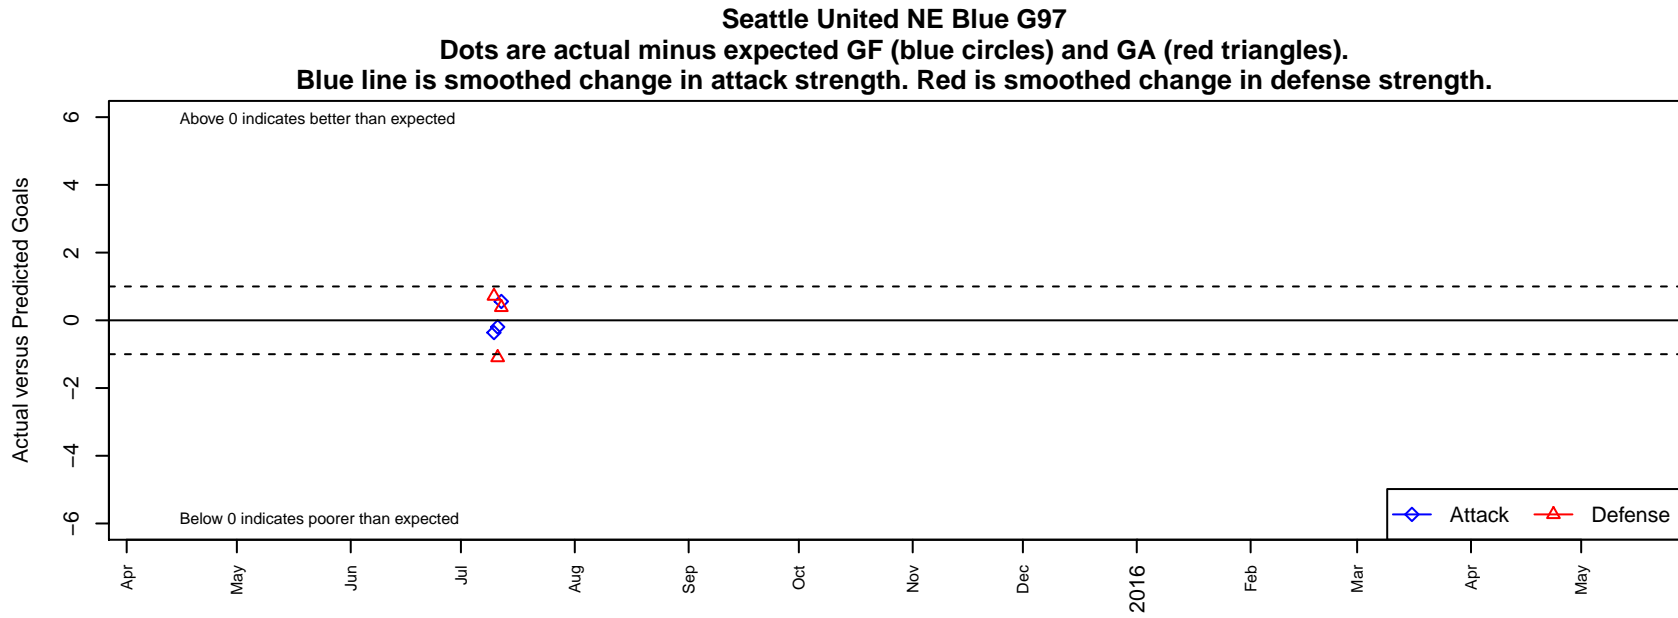

Seattle United NE Blue G97

Seattle United Regional
Seattle, WA
G97 total strength=1122
attack=4.44 defense=2.1

alt names used:

Venues played:
2015 Seattle United Cup GU17-19

date	home		away		venue	pred.home	pred.away
2015-07-12	Tracyton Force G98	3	Seattle United NE Blue G97	1	2015 Seattle United Cup GU17-19	3.38	0.44
2015-07-11	FME Fusion G97	3	Seattle United NE Blue G97	1	2015 Seattle United Cup GU17-19	1.90	1.20
2015-07-10	Seattle United NE Blue G97	0	SGU 1998G	1	2015 Seattle United Cup GU17-19	0.36	1.72